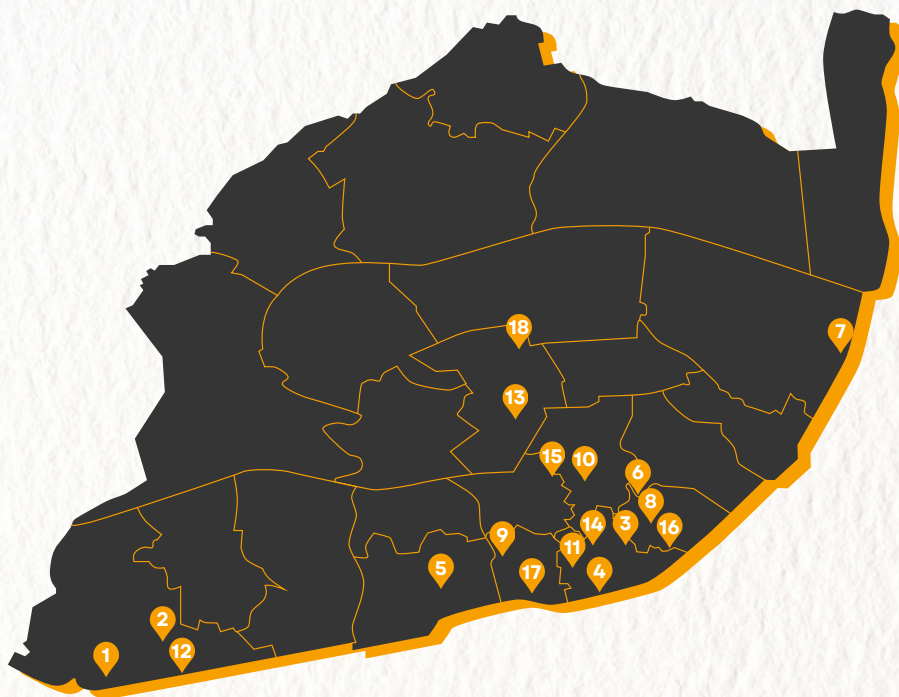

LISBON MAP BUCKET LIST

☐ Belém Tower (1)	☐ Chiado (11)
☐ Jerónimos Monastery (2)	☐ Padrão dos Descobrimentos (12)
☐ Alfama	☐ Ponte 25 de Abril
☐ Tram 28 Ride	☐ Parque Eduardo VII (13)
☐ São Jorge Castle (3)	☐ Rossio (14)
☐ Bairro Alto	☐ Avenida da Liberdade (15)
☐ Praça do Comércio (4)	☐ Miradouro de Santa Luzia (16)
☐ LX Factory (5)	☐ Rua Augusta
☐ Miradouro da Senhora do Monte (6)	☐ Miradouro das Portas do Sol
☐ Lisbon Oceanarium (7)	☐ Elevador de Santa Justa
☐ Miradouro da Graça (8)	☐ Lisbon Cathedral
☐ Jardim da Estrela (9)	☐ Time Out Market Lisboa (17)
☐ Jardim do Torel (10)	☐ Gulbenkian Park (18)