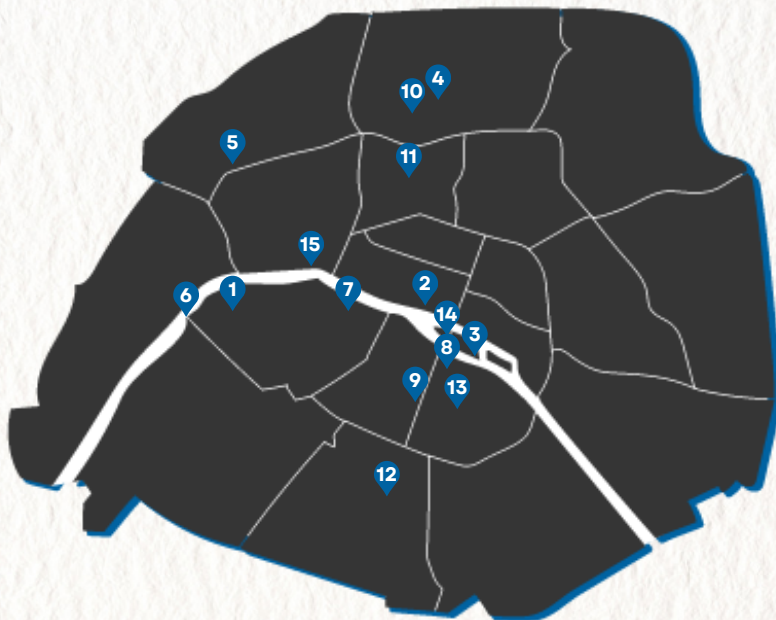

PARIS MAP BUCKET LIST

☐ Eiffel Tower (1)	☐ Latin Quarter
☐ Louvre Museum (2)	☐ Le Marais
☐ Notre-Dame Cathedral (3)	☐ Pantheon (13)
☐ Montmartre and the Sacré-Cœur (4)	☐ Sainte-Chapelle (14)
☐ Arc de Triomphe (5)	☐ Les Invalides
☐ The Bir-Hakeim Bridge (6)	☐ Musée Rodin
☐ Palace of Versailles	☐ Père Lachaise Cemetery
☐ Musée d'Orsay (7)	☐ Palais-Royal Gardens
☐ Shakespeare and Company (8)	☐ Canal Saint-Martin
☐ Luxembourg Gardens (9)	☐ Petit Palais (15)
☐ Moulin Rouge (10)	☐ La Campagne à Paris
☐ Palais Garnier (11)	☐ Promenade Plantée
☐ Catacombs of Paris (12)	☐ Parc des Buttes-Chaumont